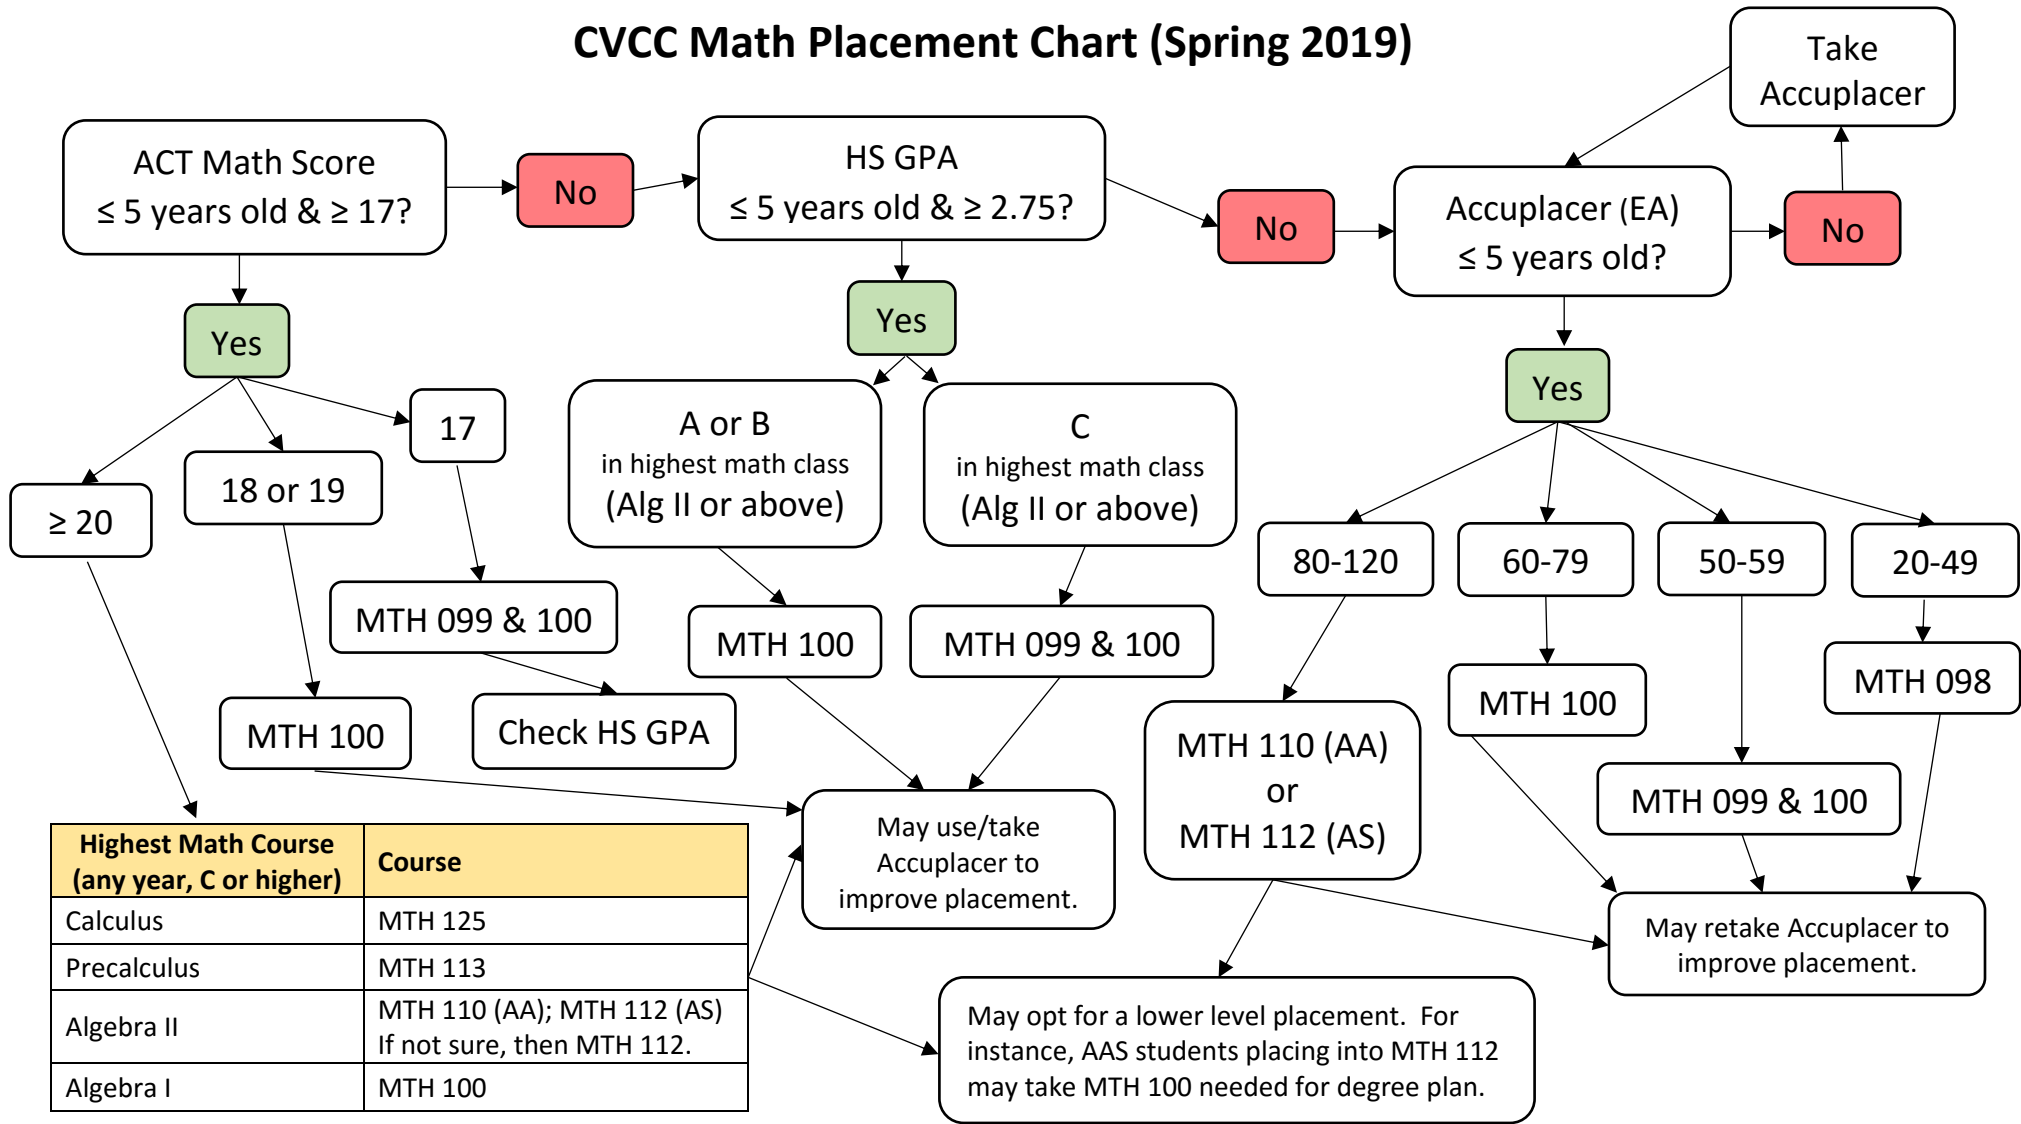

# CVCC Math Placement Chart (Spring 2019)

Highest Math Course (any year, C or higher)	Course
Calculus	MTH 125
Precalculus	MTH 113
Algebra II	MTH 110 (AA); MTH 112 (AS) If not sure, then MTH 112.
Algebra I	MTH 100